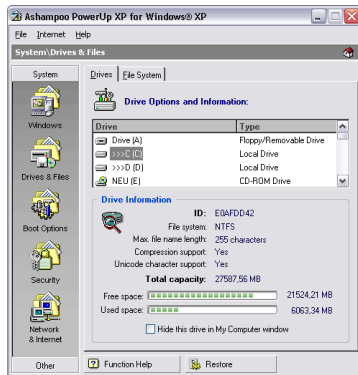

Ashampoo[®] PowerUp XP (v2.10, 2004/02/05)

Get under the hood of Windows[®] XP, NT4 & 2000!

Screenshot

Get under the hood of Windows[®] XP, NT4 & 2000!

Fine-tune your operating system:

Ashampoo PowerUp XP is a convenient tool for fine-tuning your Windows[®] NT4, 2000 and XP configuration to suit your precise needs and wishes. It gives you direct access to many frequently-required settings and parameters, enabling you to make your operating system behave the way you want.